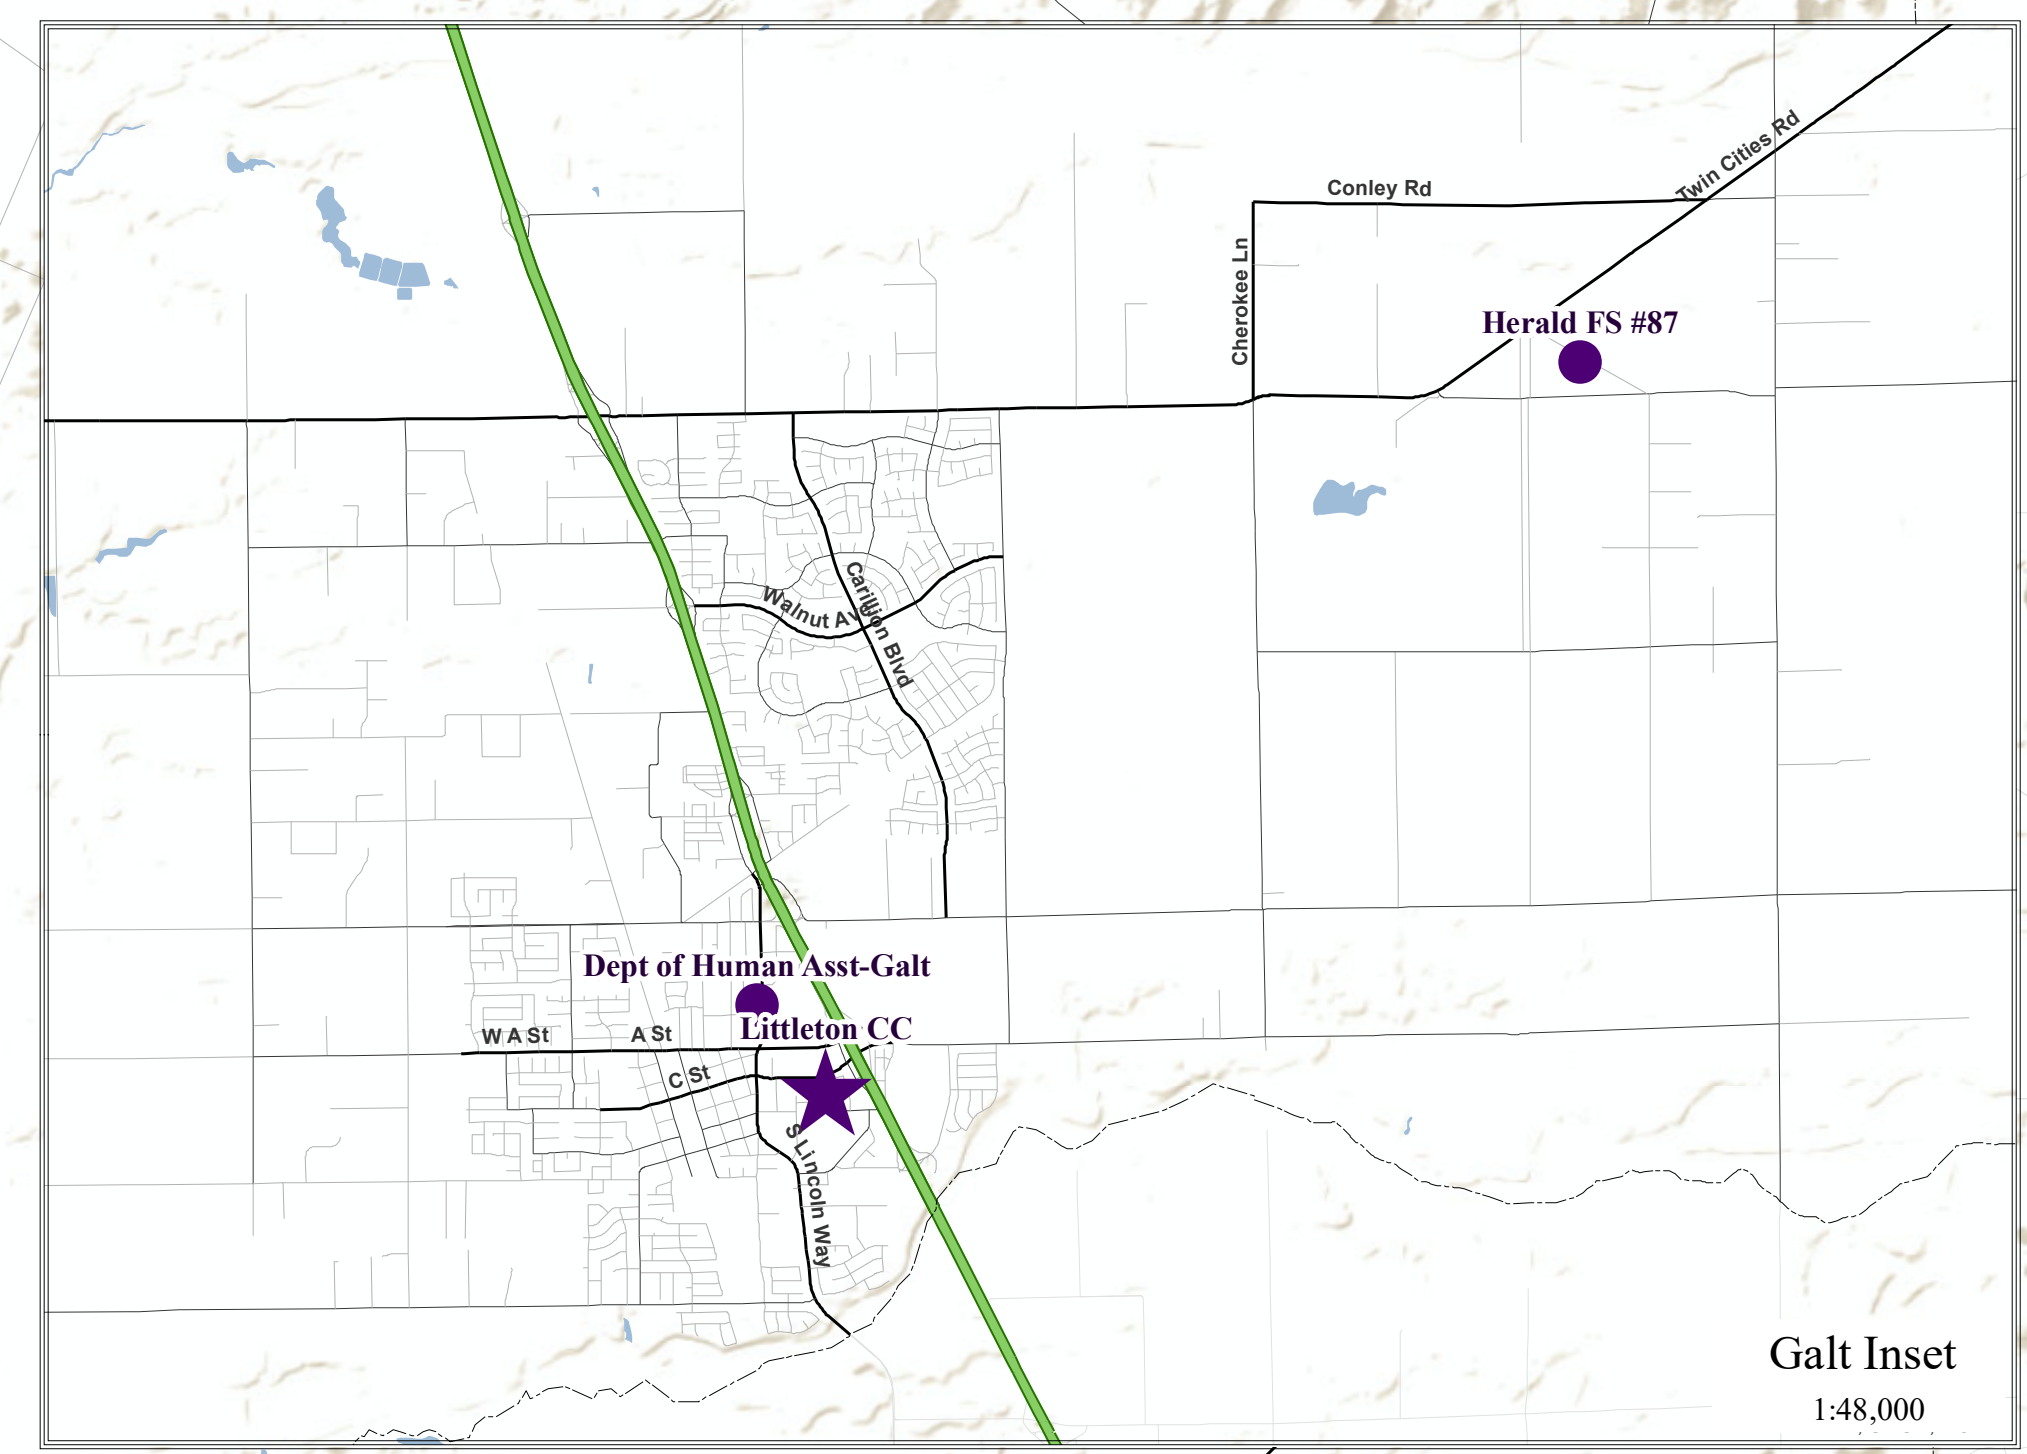

- Legend**
- 4-Day Vote Centers
 - 11-Day Vote Centers
 - Elections Office
 - Highway
 - Major Road
 - Secondary Road
 - Minor Road
 - Water Features

June 2022 Vote Center Locations
County of Sacramento - Voter Registration & Elections
March 2022