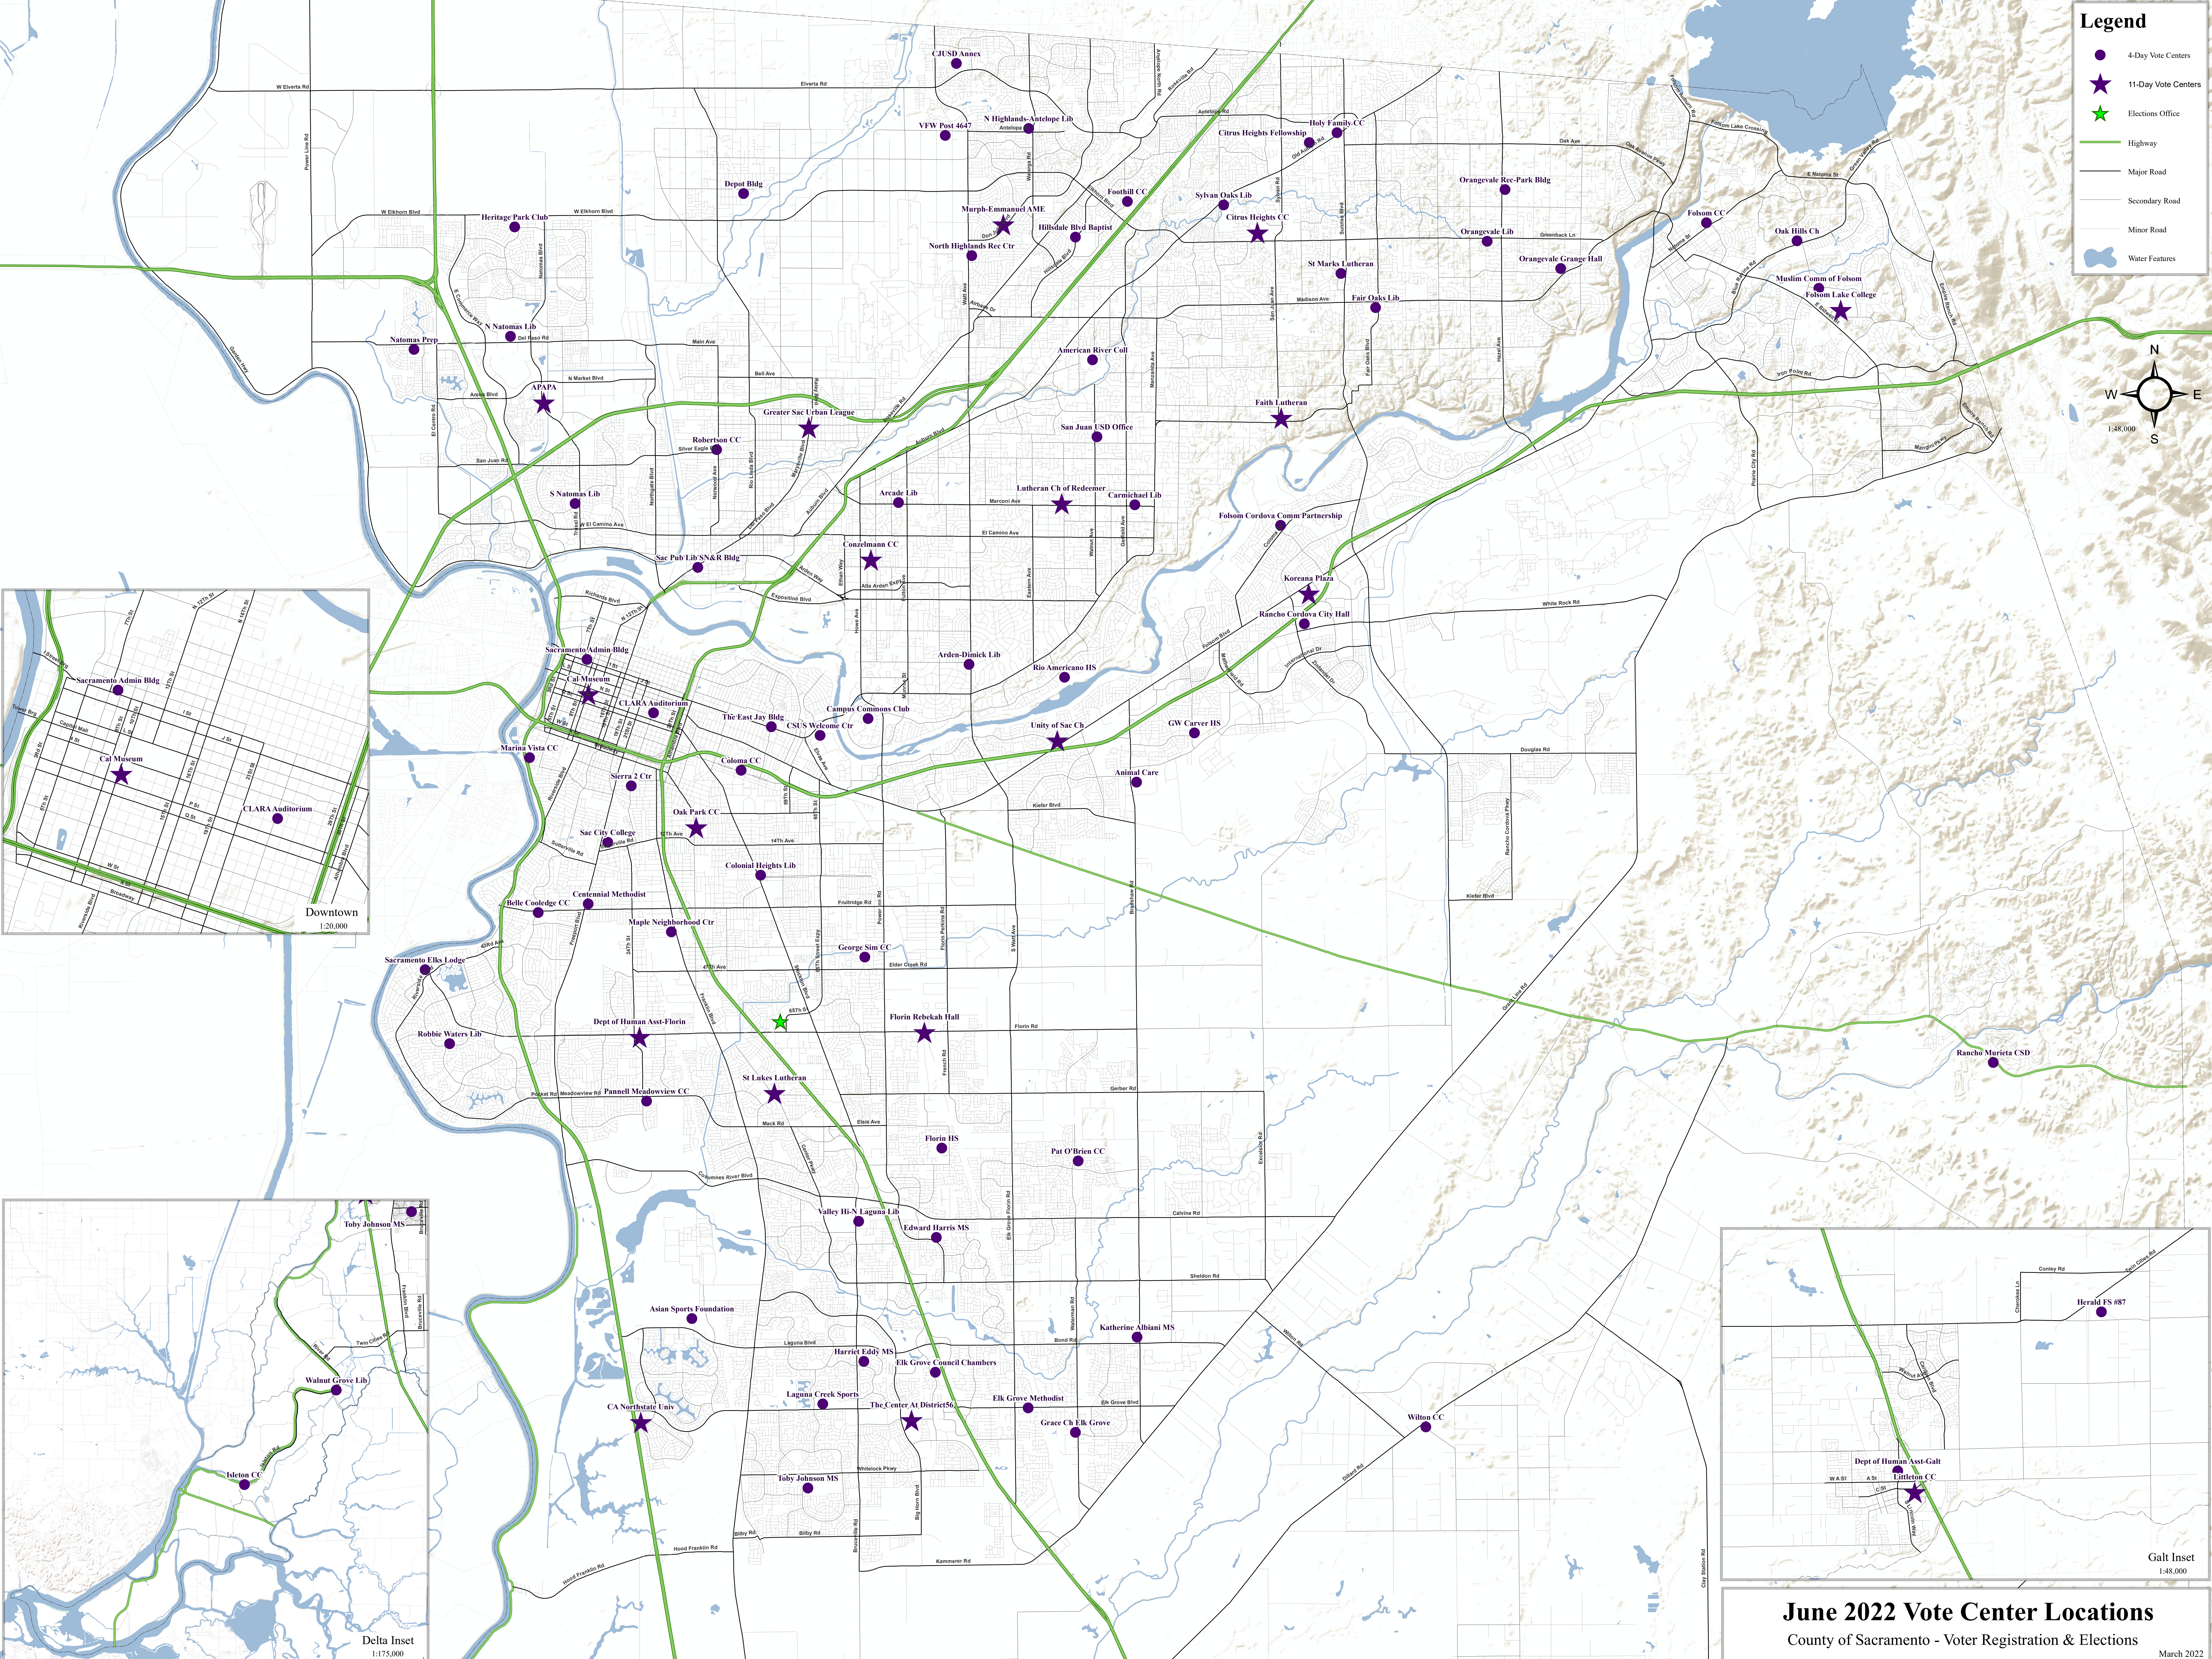

- Legend**
- 4-Day Vote Centers
 - 11-Day Vote Centers
 - Elections Office
 - Highway
 - Major Road
 - Secondary Road
 - Minor Road
 - Water Features

June 2022 Vote Center Locations
County of Sacramento - Voter Registration & Elections
March 2022