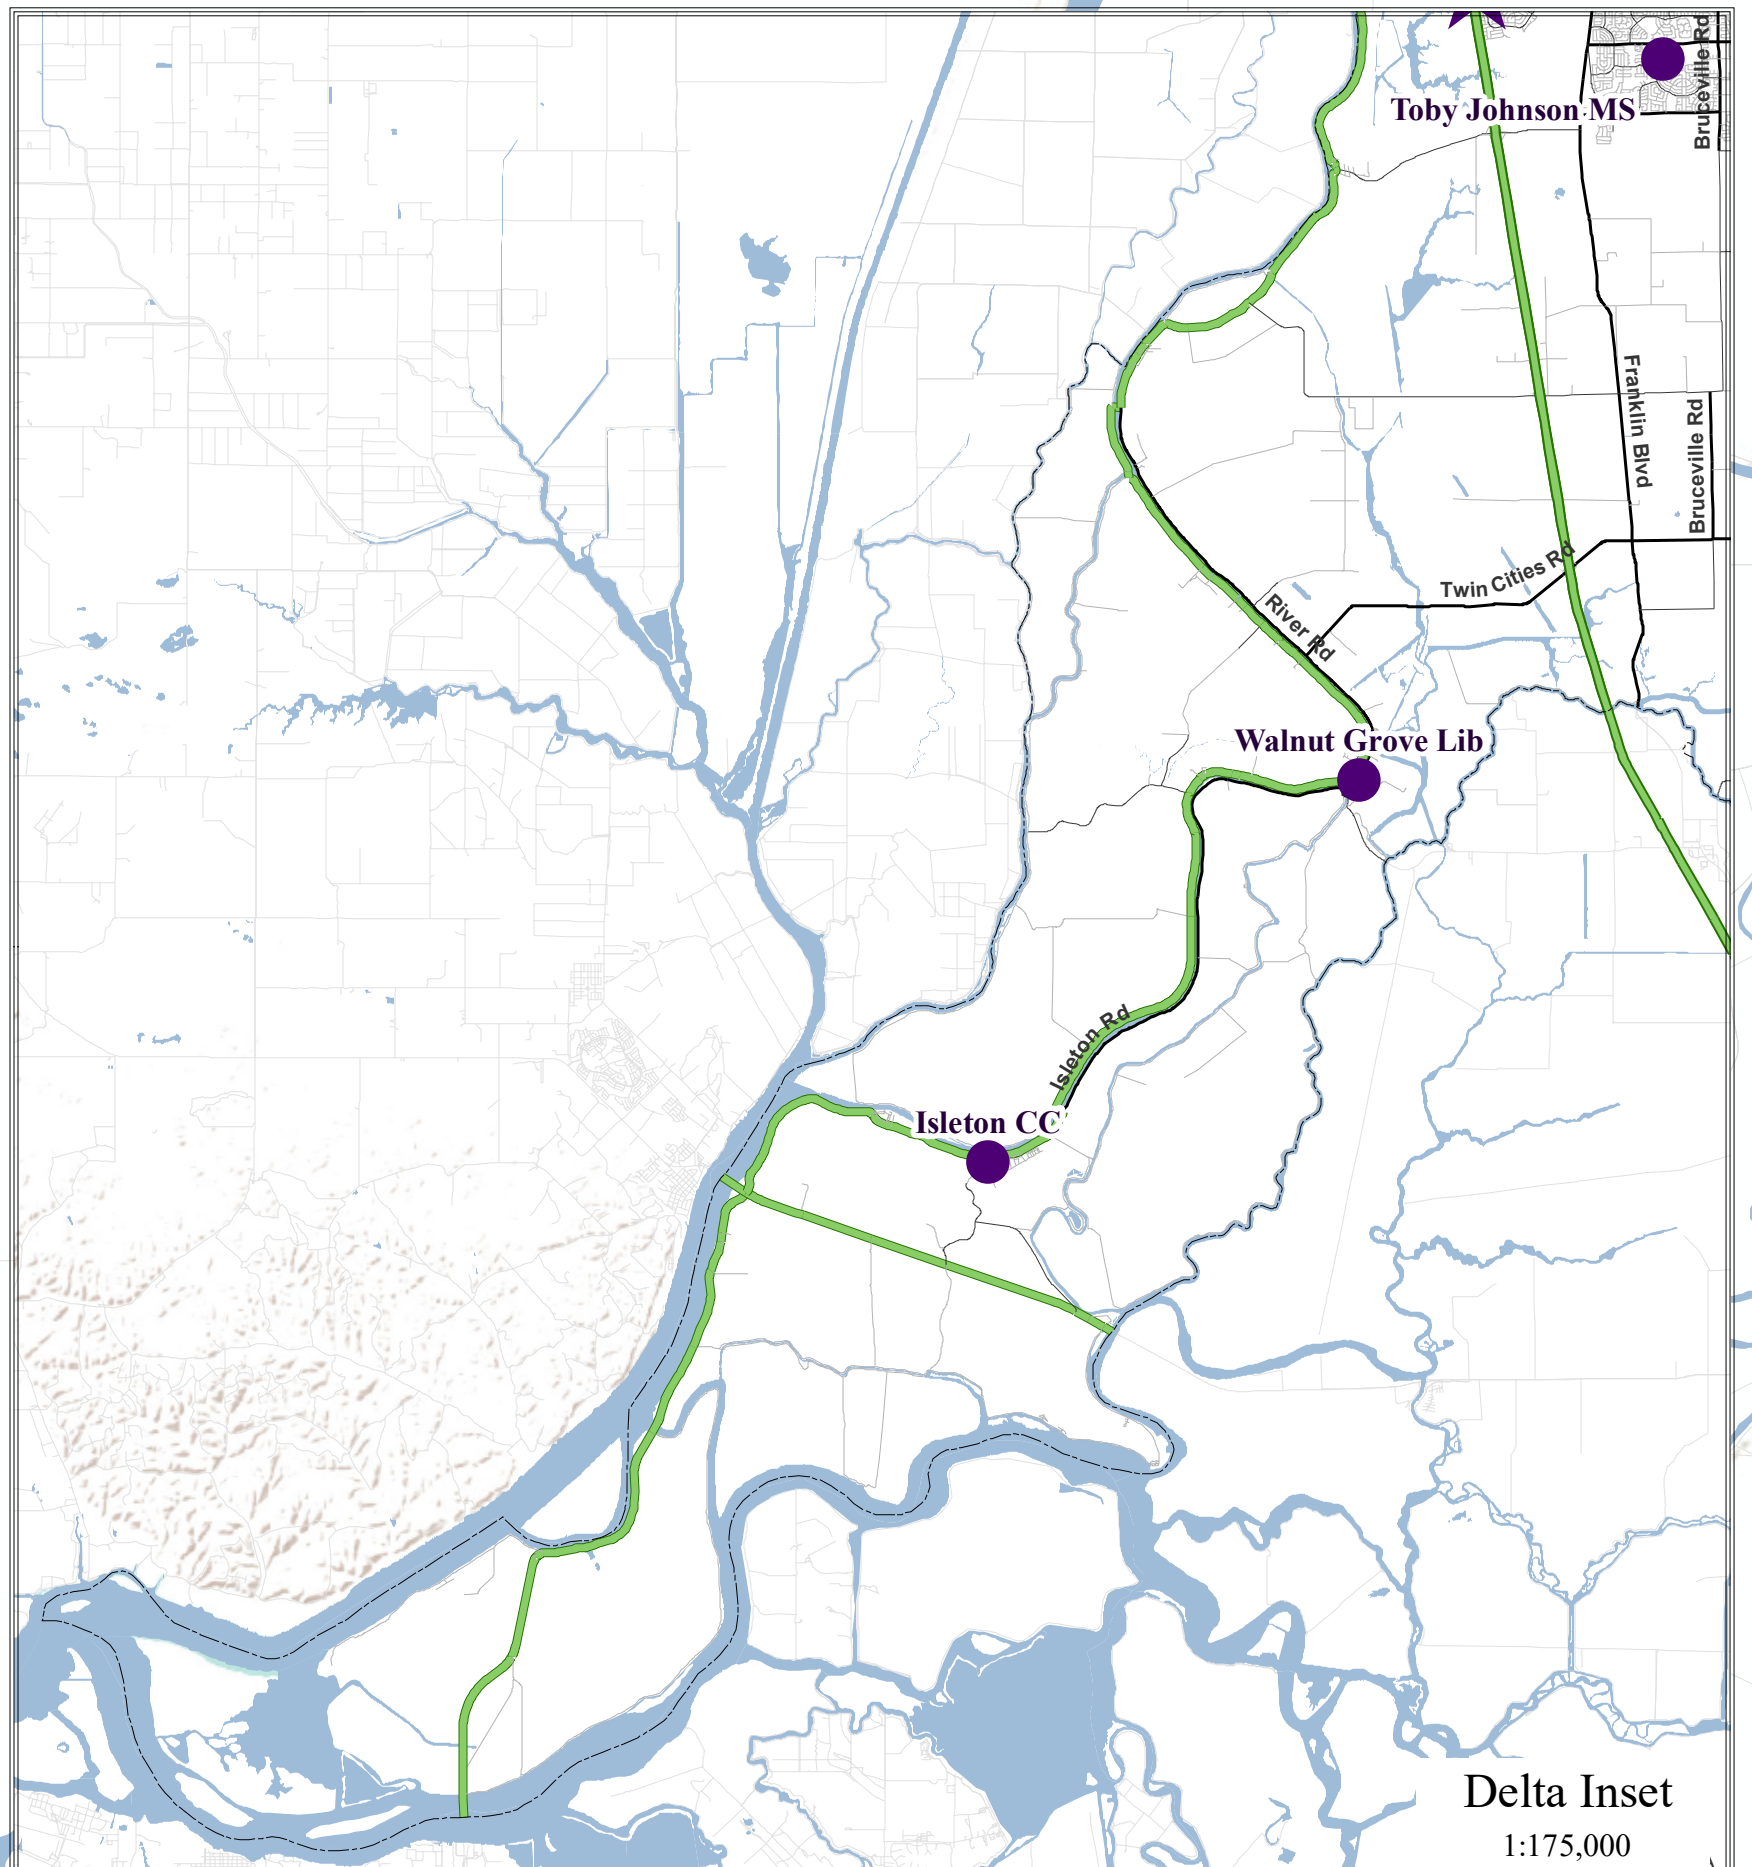

- Legend**
- 4-Day Vote Centers
 - 11-Day Vote Centers
 - Elections Office
 - Highway
 - Major Road
 - Secondary Road
 - Minor Road
 - Water Features

June 2022 Vote Center Locations
County of Sacramento - Voter Registration & Elections
March 2022